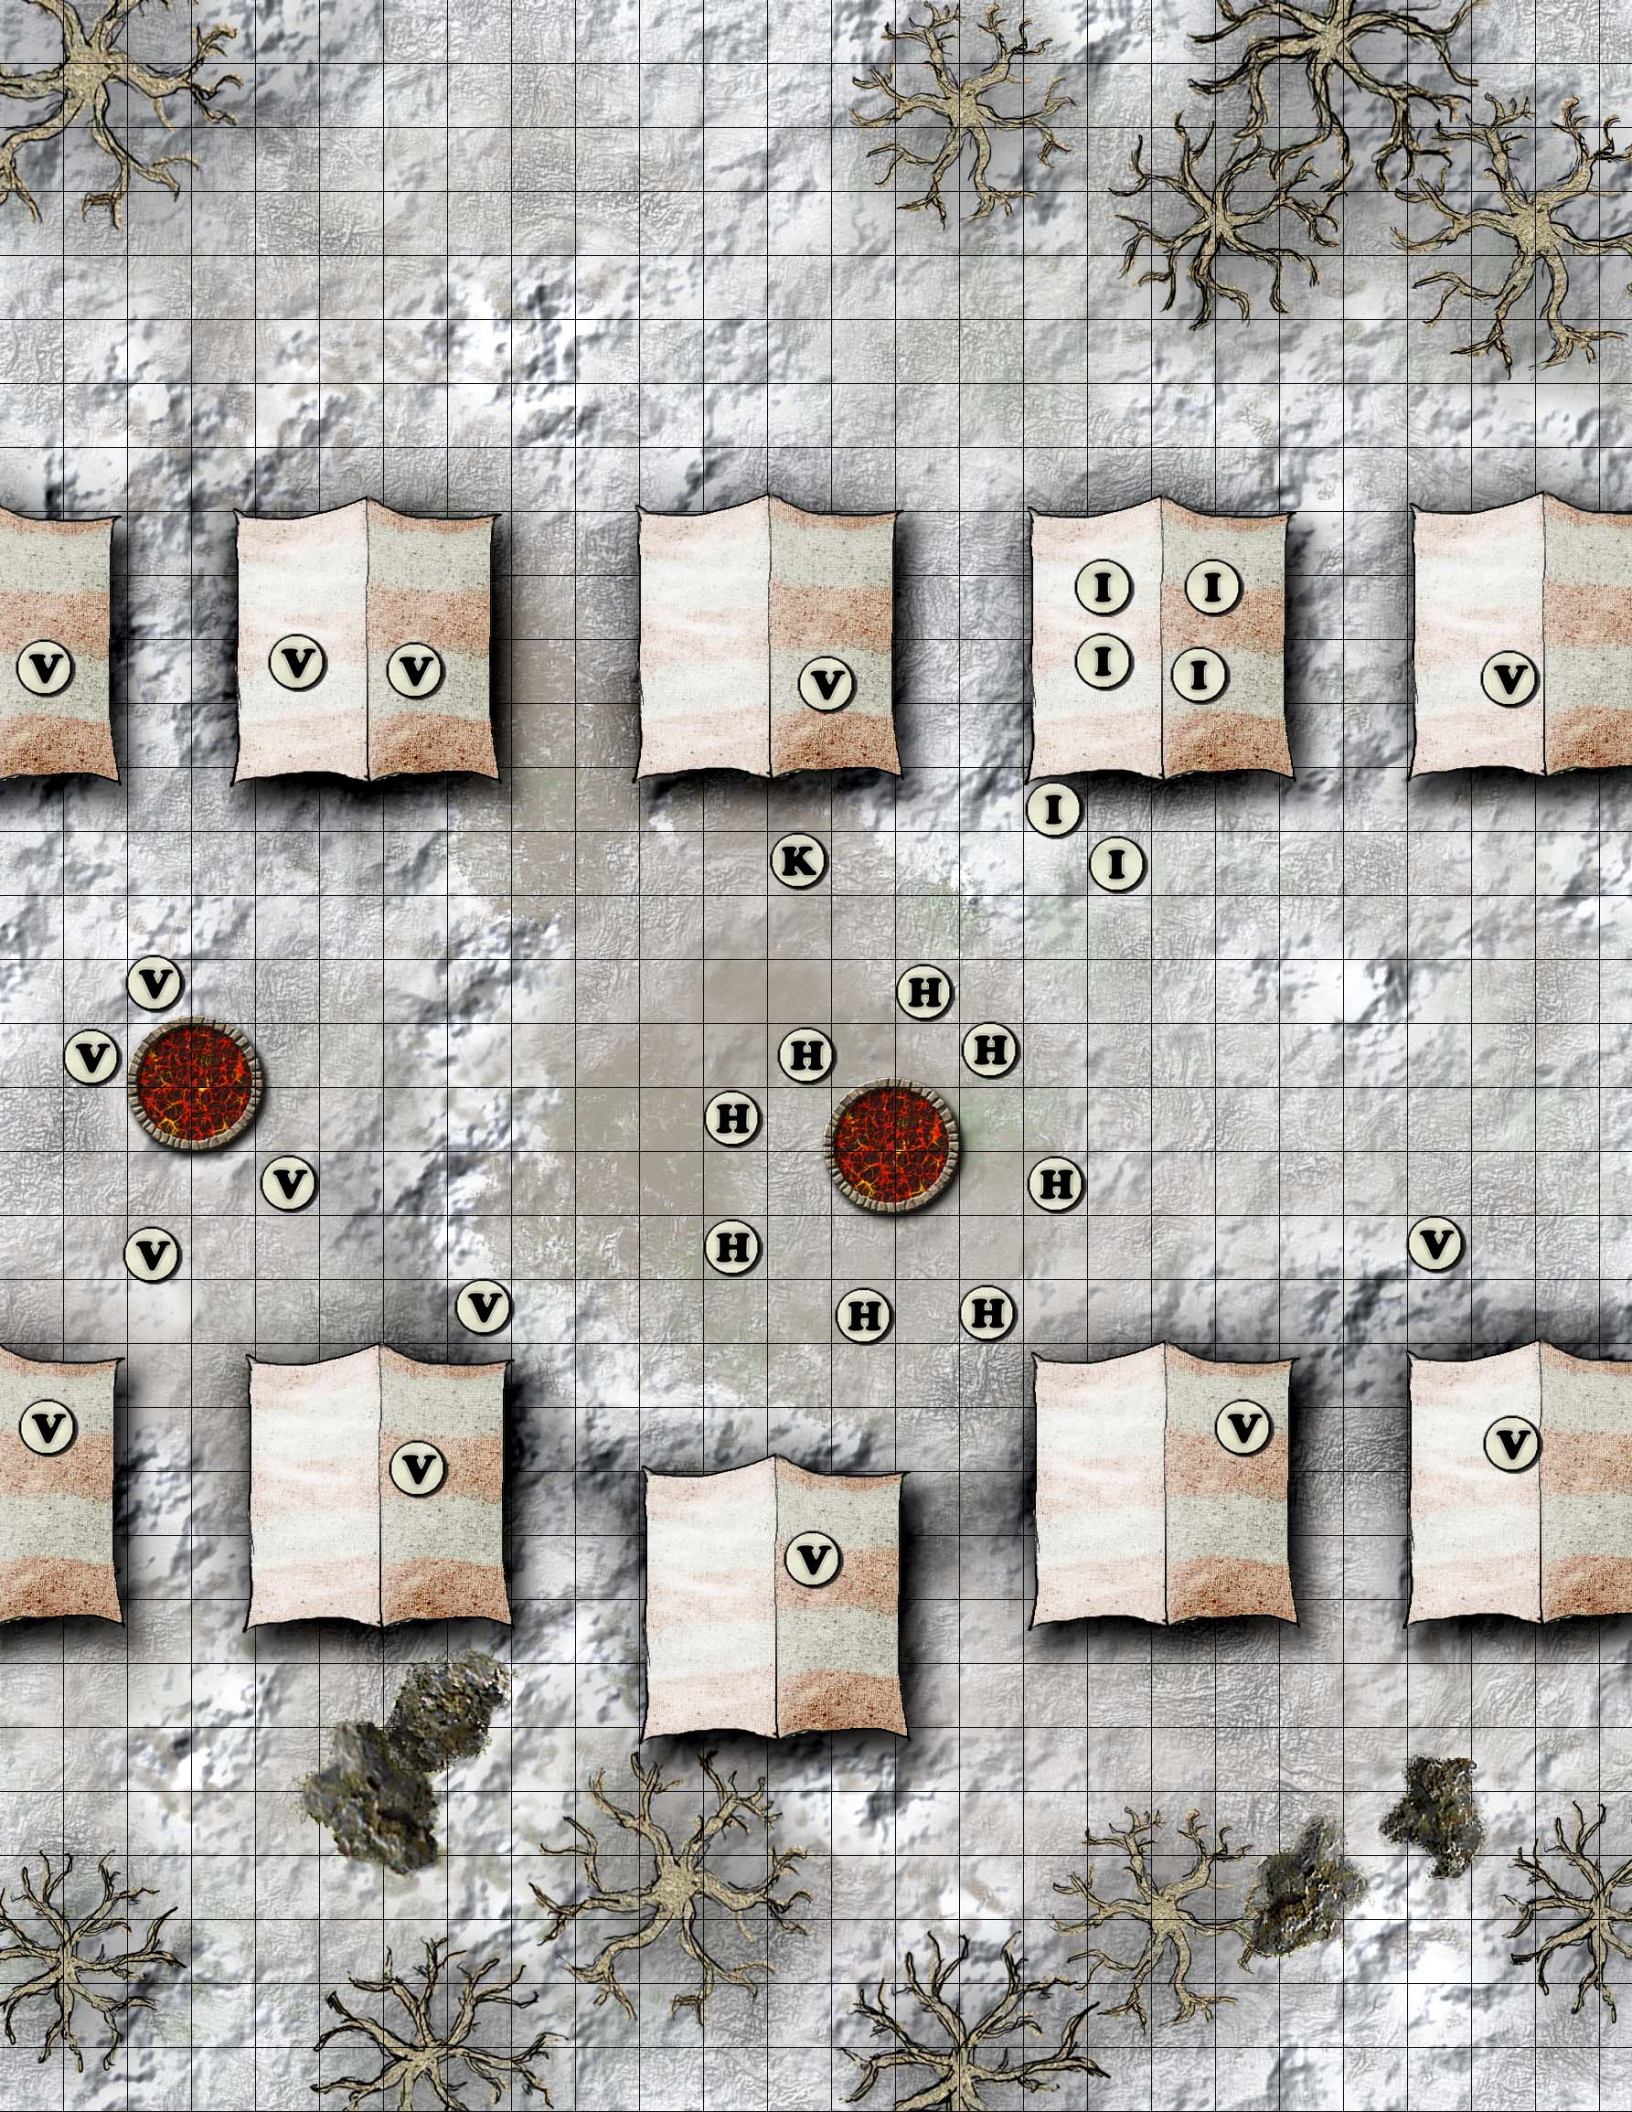

B

B

Mountain Scree Path

+0

+800

Legend

- A. Wall and Garrison
- B. Fire shrine.
- C. Library.
- D. Neighborhoods.
- E. Peak's Shadow.
- F. Mountain shrine.
- G. River shrine.
- H. Farms.
- I. Wind Shrine.

+600

+400

+200

To Monastery of Two Winds

To Valley of Storms

0 ft. 700 ft.

Eresh and the Monastery of Two Winds

+200

V