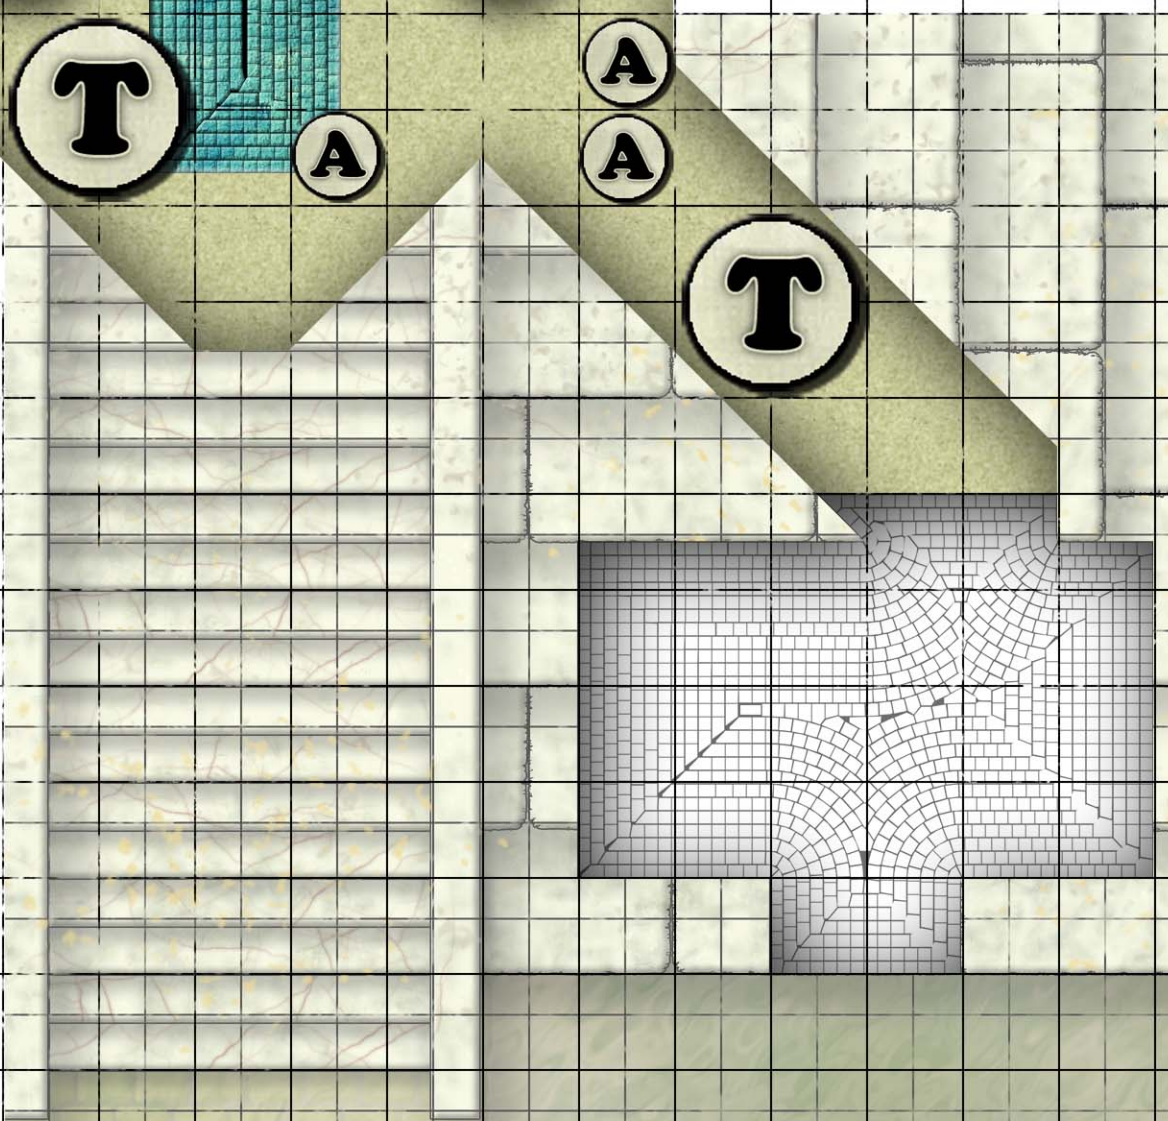

T

T

T

A

A

A

A

B

B

B

Mountain Scree Path

+0

+800

Legend

- A. Wall and Garrison
- B. Fire shrine.
- C. Library.
- D. Neighborhoods.
- E. Peak's Shadow.
- F. Mountain shrine.
- G. River shrine.
- H. Farms.
- I. Wind Shrine.

+600