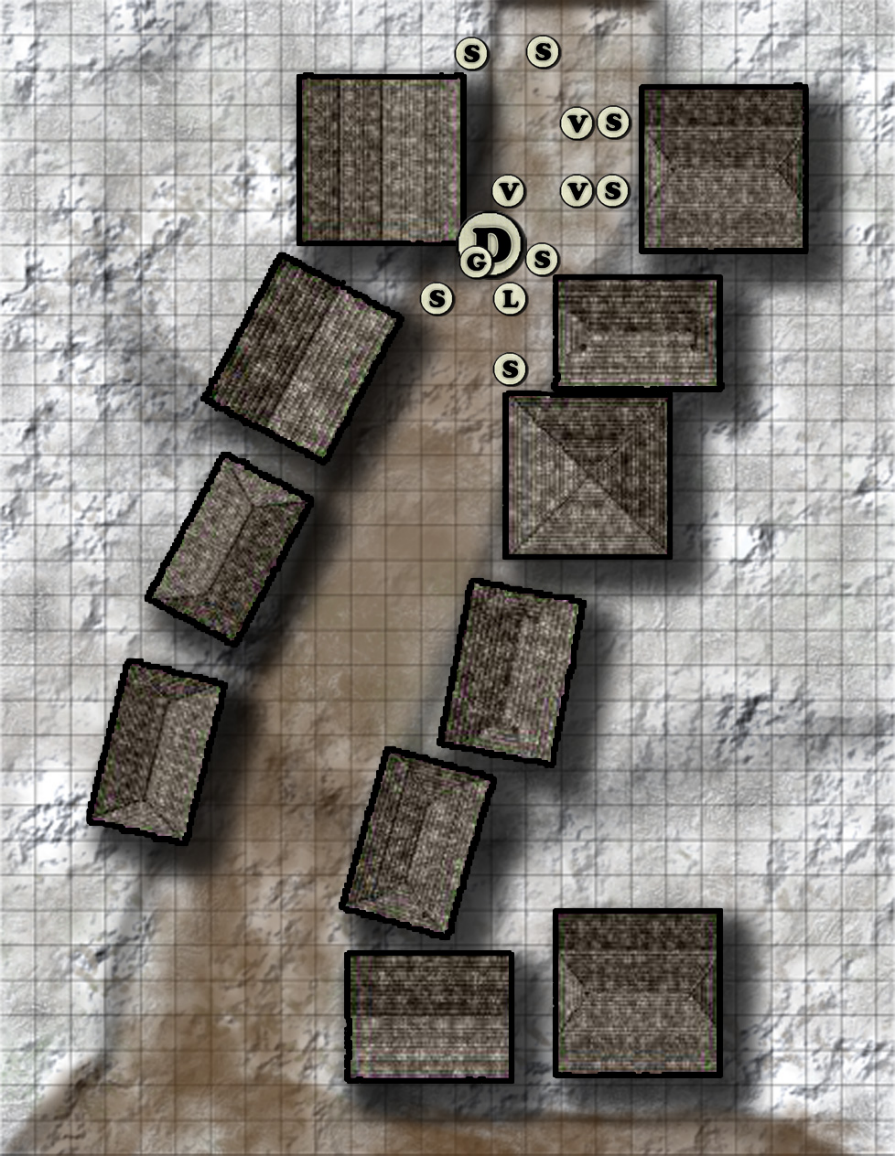

S

S

V

S

V

V

S

D

G

S

S

L

S