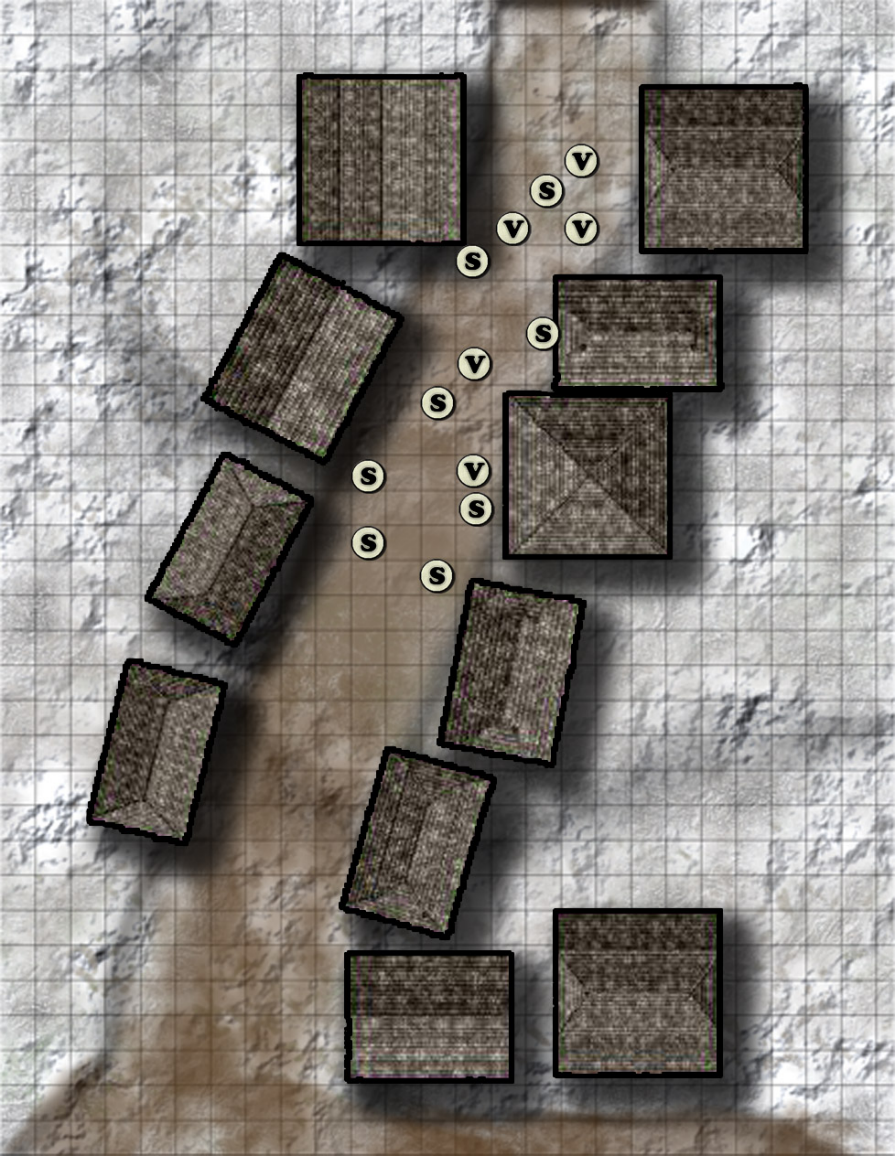

B

B

Mountain Scree Path

+0

+800

Legend

- A. Wall and Garrison
- B. Fire shrine.
- C. Library.
- D. Neighborhoods.
- E. Peak's Shadow.
- F. Mountain shrine.
- G. River shrine.
- H. Farms.
- I. Wind Shrine.

+600

H

H

H

V

V

H

H

H

V

V

V

V

V

V

S V L T
S V S S
S V S
S V S

I