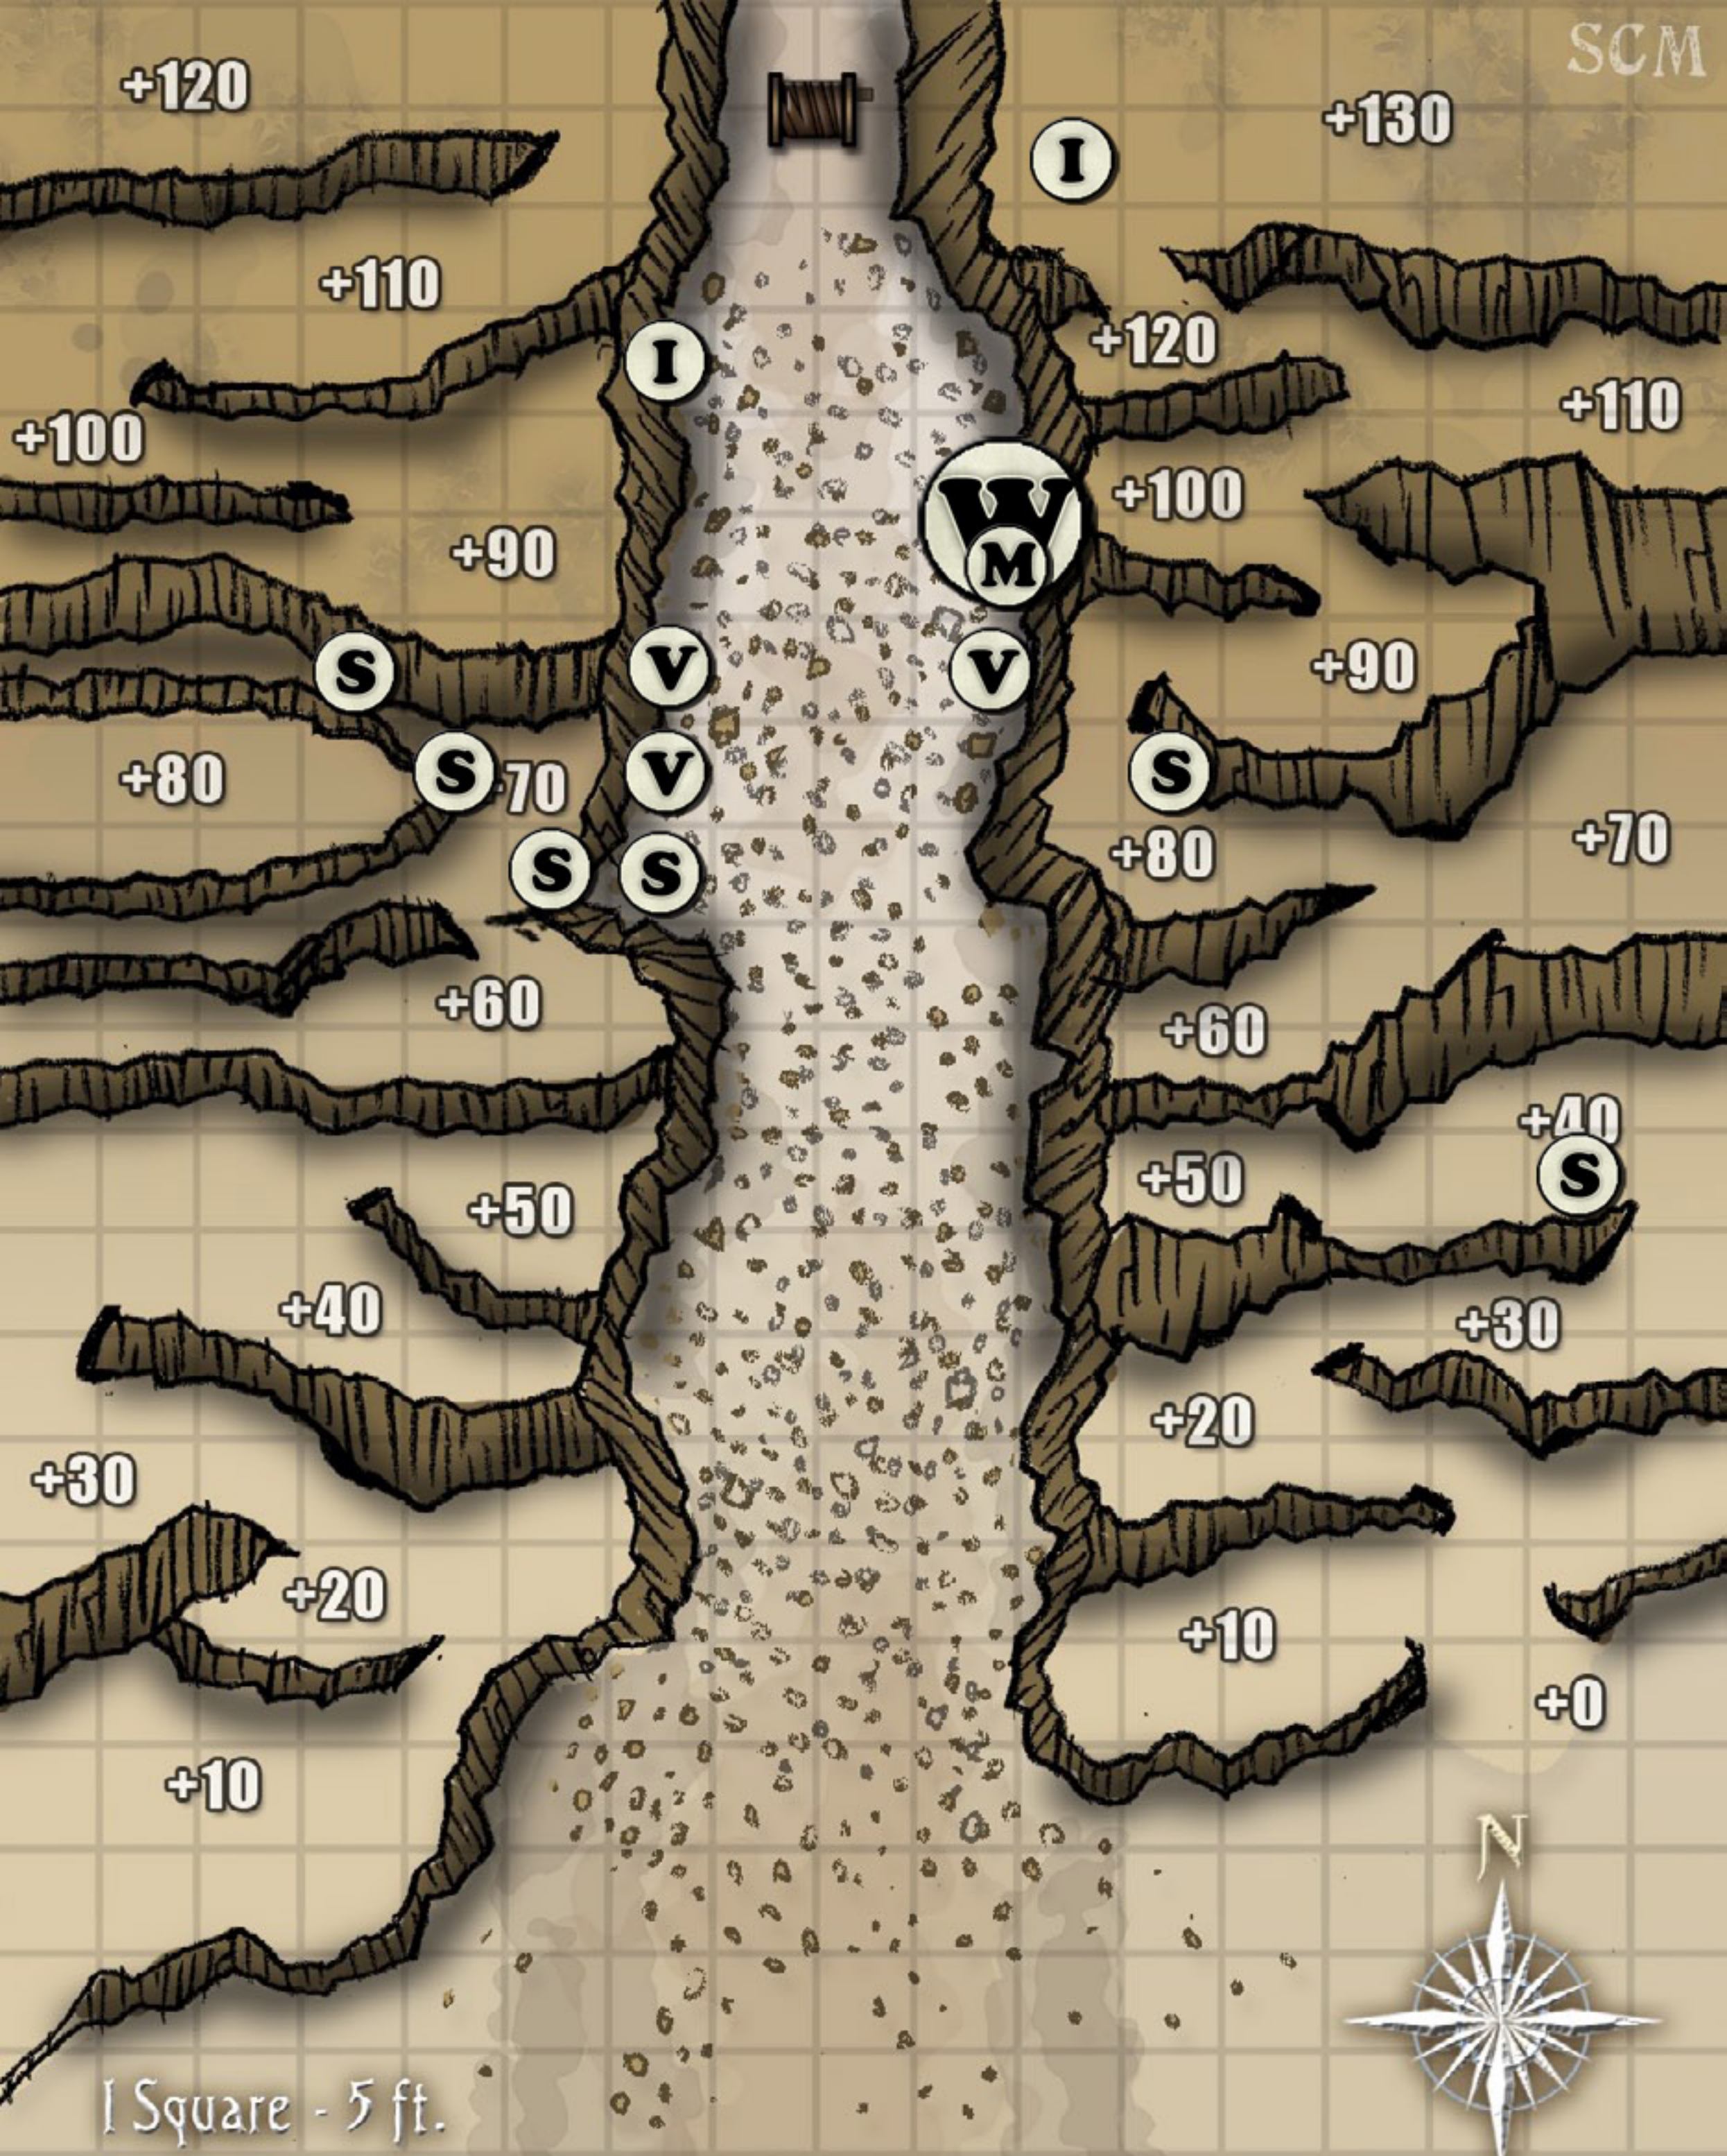

T

T

T

A

A

A

A

B

B

B

Mountain Scree Path

+0

+800

Legend

- A. Wall and Garrison
- B. Fire shrine.
- C. Library.
- D. Neighborhoods.
- E. Peak's Shadow.
- F. Mountain shrine.
- G. River shrine.
- H. Farms.
- I. Wind Shrine.

+600

+400

+200

To Monastery of Two Winds

To Valley of Storms

0 ft. 700 ft.

Eresh and the Monastery of Two Winds

+200

V