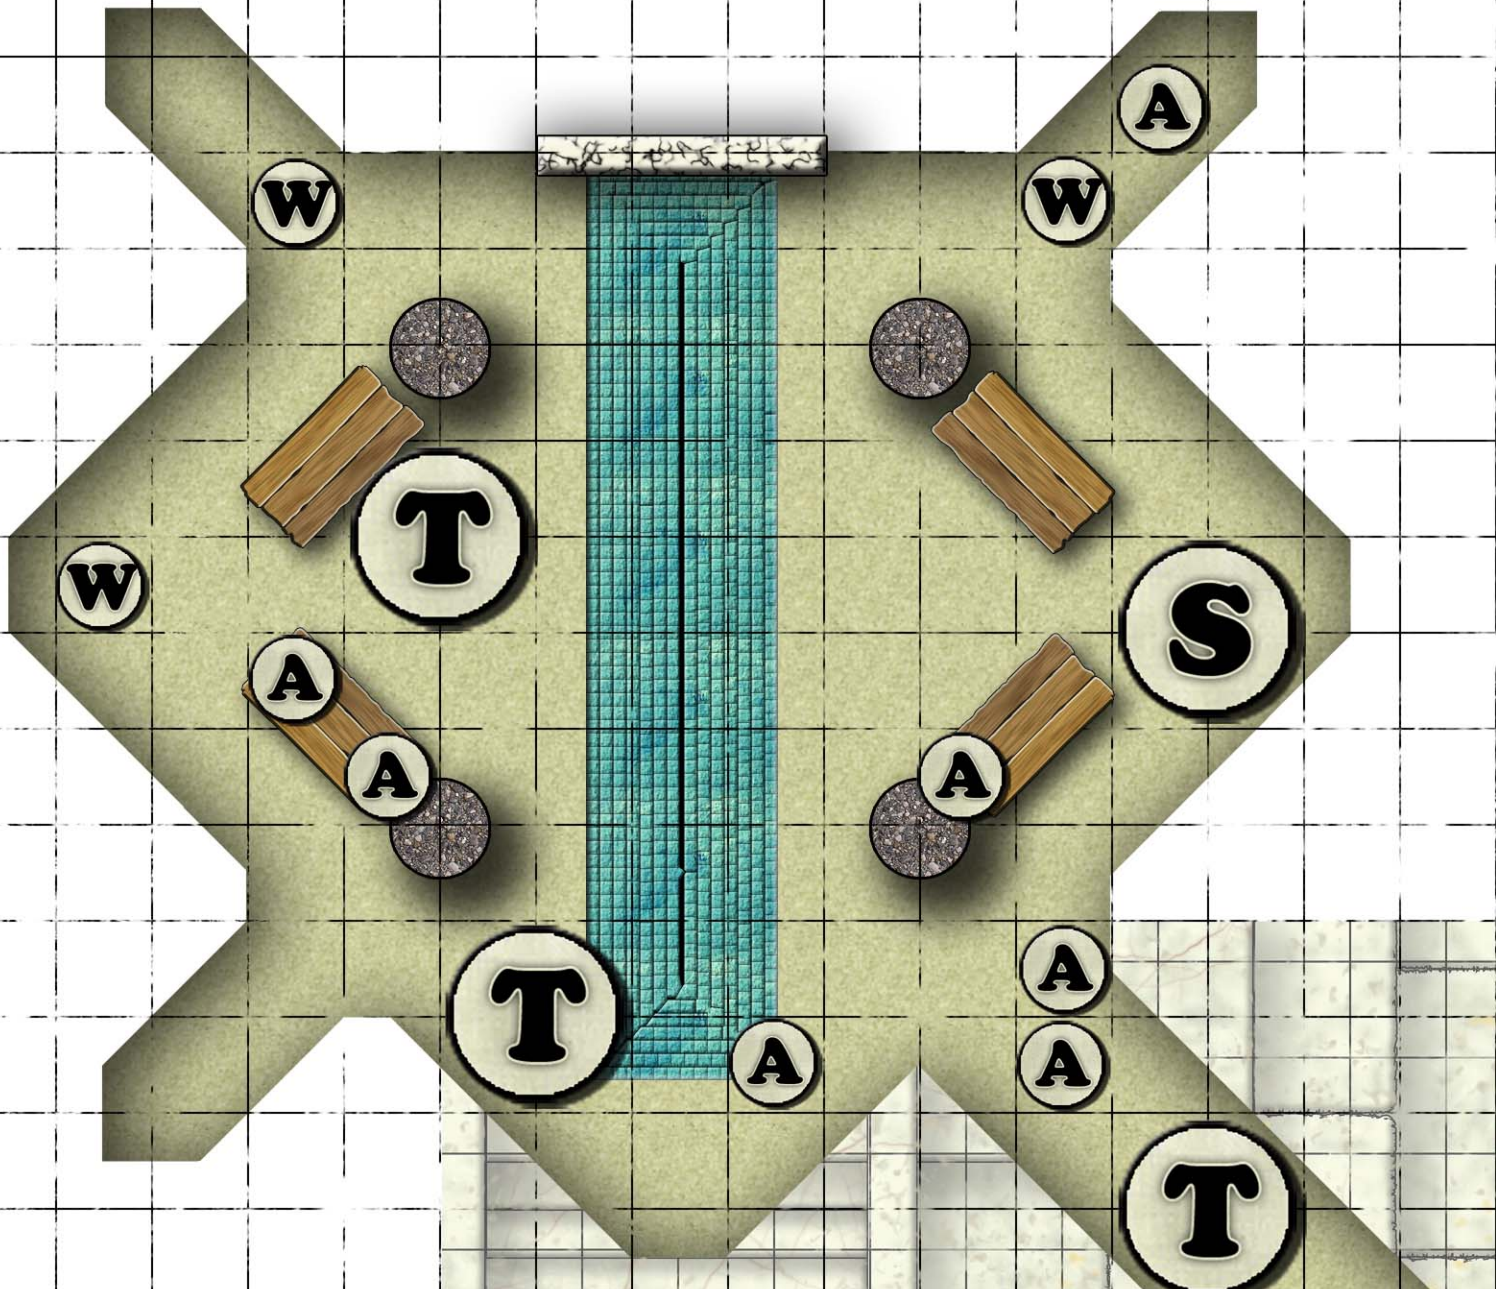

T

T

T

A

A

A

A

B

B

B

Mountain Scree Path

+0

+800

Legend

- A. Wall and Garrison
- B. Fire shrine.
- C. Library.
- D. Neighborhoods.
- E. Peak's Shadow.
- F. Mountain shrine.
- G. River shrine.
- H. Farms.
- I. Wind Shrine.

+600

+400

+200

To Monastery of Two Winds

To Valley of Storms

0 ft. 700 ft.

Eresh and the Monastery of Two Winds

+200

V